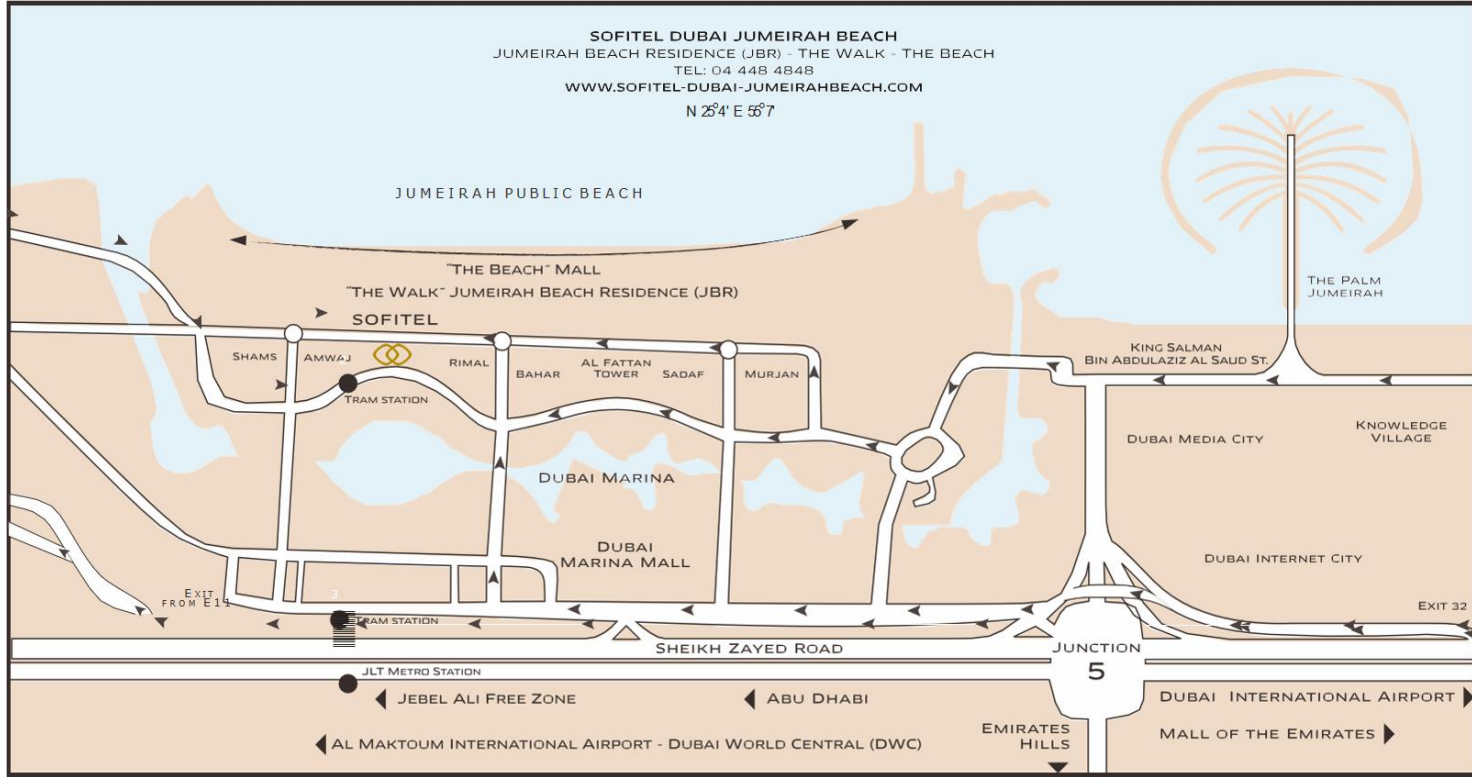

SOFITEL DUBAI
JUMEIRAH BEACH

2019

SOFITEL
HOTELS & RESORTS

01

LOCATION

LOCATION MAP

OUR UNIQUE SELLING POINTS

- 32 storey beach front five-star luxury hotel
- 444 sea view luxury rooms including 40 suites
- 2 restaurants, 2 lounges and 2 bars
- Club Millésime located on the Podium 1 (P1)
- Magnifique Meetings
- SoFIT Health Club, sauna and steam room
- Infini Pool
- One Minute walk to public beach “ The Walk”
- Complementary Wi-Fi